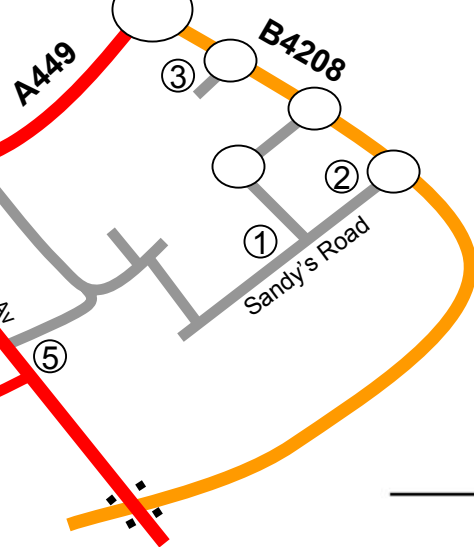

Attn of:

Fax Number:

Key

- ① CP Engineering Systems Ltd.
- ② Automated Packaging
- ③ Morrisons
- ④ Malvern Link Station - 15mins walk
- ⑤ Morgan Motor Cars

Not to Scale

To Worcester

To Hereford

ENGINEERING