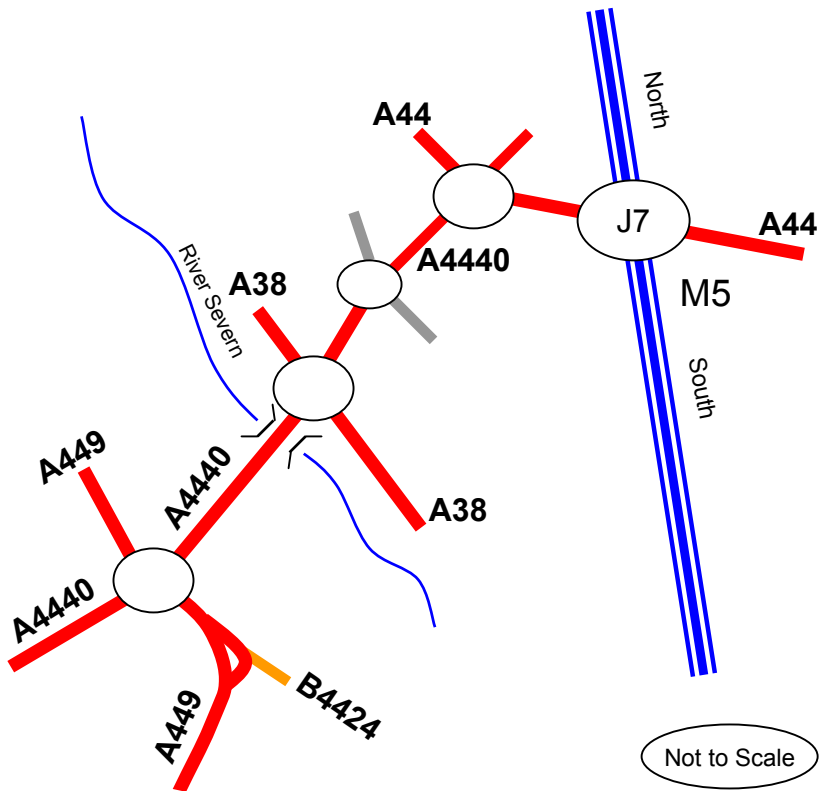

Attn of:

Fax Number:

Key

- ① CP Engineering Systems Ltd.
- ② Automated Packaging
- ③ Morrisons
- ④ Malvern Link Station - 15mins walk
- ⑤ Morgan Motor Cars

Not to Scale

To Worcester

To Hereford

ENGINEERING